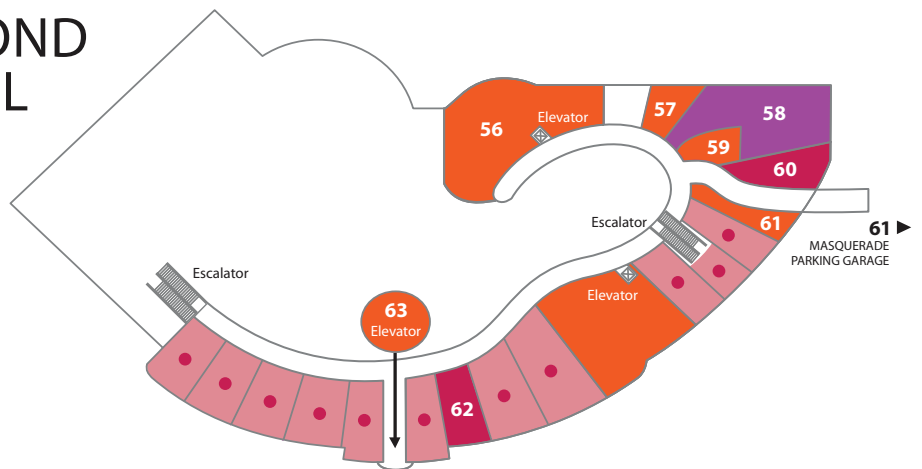

RIO ALL-SUITE HOTEL & CASINO

Meeting Facilities Map

500,000 square feet of additional outdoor space

RIO ALL-SUITE
HOTEL & CASINO
Property Map

FIRST LEVEL

SECOND LEVEL

● Masquerade Village Shopping Area

RESTAURANTS/BARS

2. Carnival World Buffet
5. KJ Dim Sum & Seafood
6. All-American Bar & Grille
9. Starbucks Coffee
11. iBar Ultra Lounge
12. Sports Deli
14. Evening Call/Yogo Loco
17. Búzios Seafood
19. São Paulo Café
20. Starbucks Coffee
43. Shutters Bar
48. Crown Theater
49. The Wine Cellar & Tasting Room
50. Village Bar
51. Village Seafood Buffet
52. The Irish Pub at The Rio
53. Rio Java
54. Masquerade Bar
56. Martorano's
57. Wetzel's Pretzels
59. Flirt Lounge
61. BK Whopper Bar
63. VooDoo Steak/
VooDoo Rooftop Nightclub

CASINO

3. Poker Room
4. Race & Sports Book
10. Main Casino Cashier
15. VIP Registration
16. Total Rewards
44. High Limit Tables
45. High Limit Slots
55. Keno

SHOPPING

8. Rio Logo Gift Shop
25. Rio Pavilion Sundries and Flower Shop
60. Chippendales Boutique
62. Count's Tattoo Company

FACILITY

1. Shuttles to Harrah's and Bally's/Paris
7. Hotel Security/Lost & Found
13. Front Desk/Hotel Registration/Box Office/
Concierge/Car Rental
18. Promotions Registration
21. Penn & Teller Theater
22. Rio Spa & Salon
23. Penn & Teller Box Office
24. Belize Room
26. The UPS Store
27. Catering & Convention Services
28. Janeiro Boardroom
29. Flamengo Boardroom
30. Rio Pavilion
31. Tango Room
32. Conga Room
33. Lambada Room
34. Amazon Room
35. Coco Room
36. Jaguar Room
37. Palma Room
38. Tropical Room
39. Salsa Room
40. Choro Room
41. Brasilia Room
42. Miranda Room
46. King's Room
47. Diamond Lounge Elevator
58. Chippendales Theater